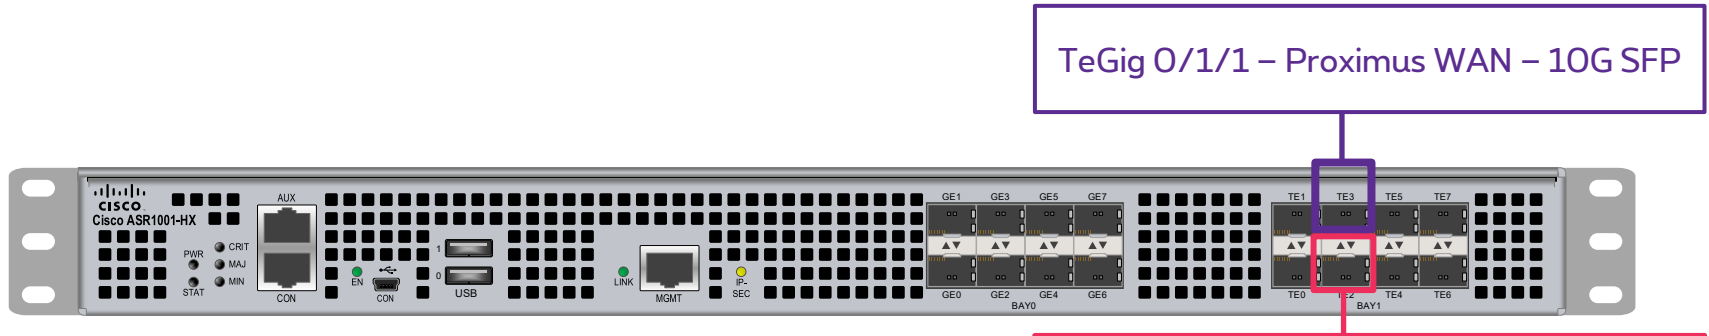

ASR1001-HX : 10G Ethernet Layer 3 IP-VPN – Customer CPE

Line
Ethernet Access Line (EAL)

Customer
Premises
Equipment (CPE)
ASR1001-HX

6 TeGig ports
O/1/2-7 (LAN)