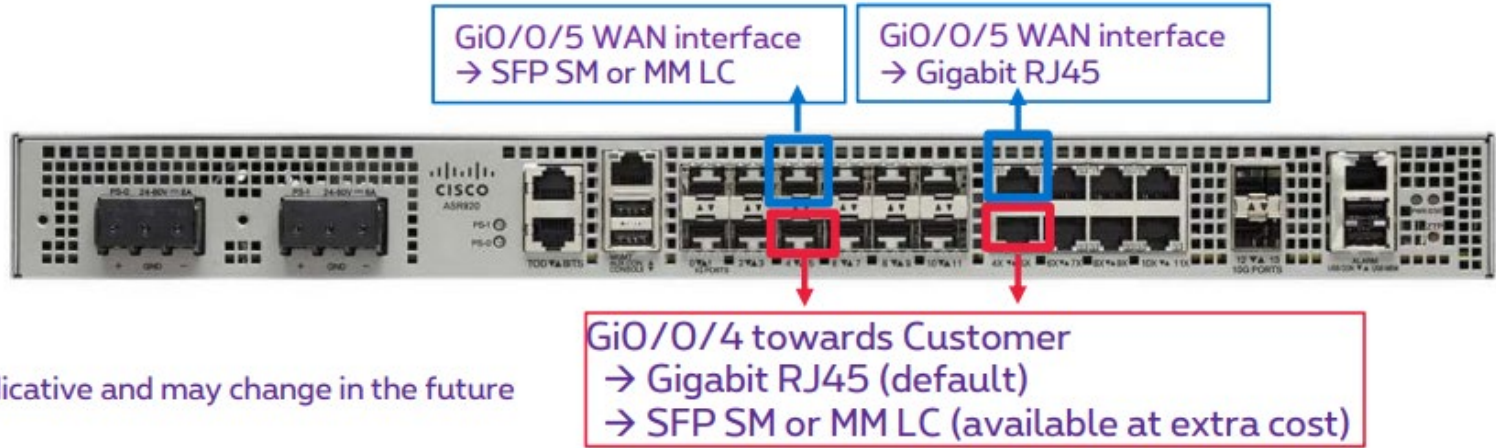

ASR920 AC/DC : 1G Ethernet Layer 2 VPN CPE

* Model is indicative and may change in the future