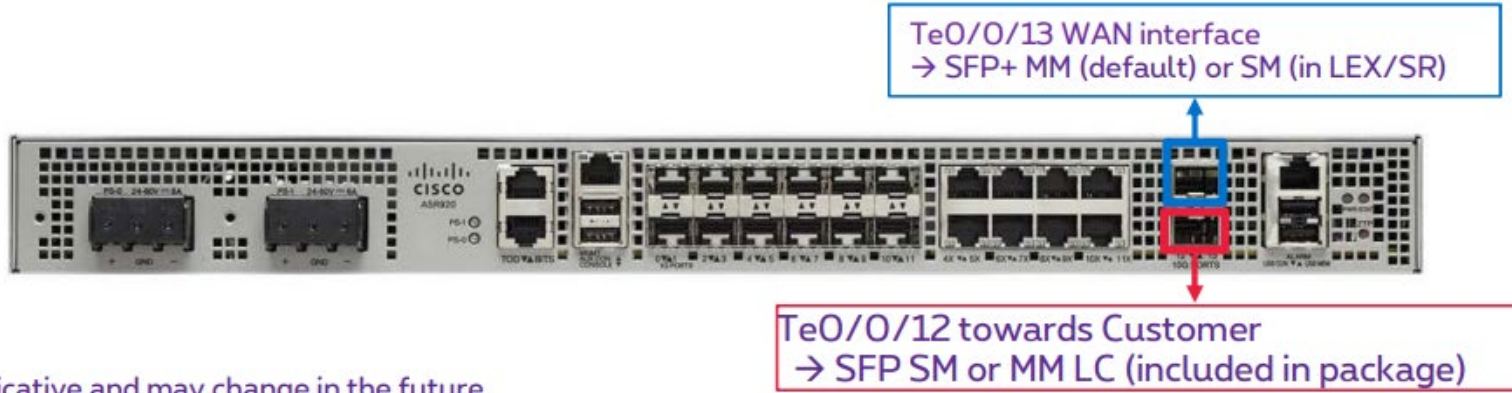

# ASR920 AC/DC : 10G Ethernet Layer 2 VPN CPE

\* Model is indicative and may change in the future

## Cisco ASR920 – 10G